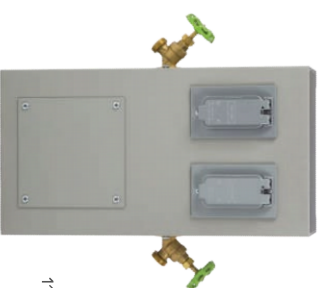

Deluxe External Accessory Box

11947-1

Cable/phone, water options available

External Accessory Box with Water

12162-2

Cable/phone, water options available

Mobile Home Pedestal Mount RV Power Outlets

42-RL

Designed to easily transport to places that need temporary power

Features an integrated meter socket and distribution section that are internally prewired, including breaker with an optional 20 amp GFI outlet