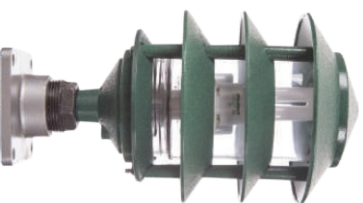

Pagoda Light

11939

Pedestal Mount Back to Back RV Power Outlets

33-123

For direct burial 24 inches into the ground
Back-to-back pedestals provide access for two campsites