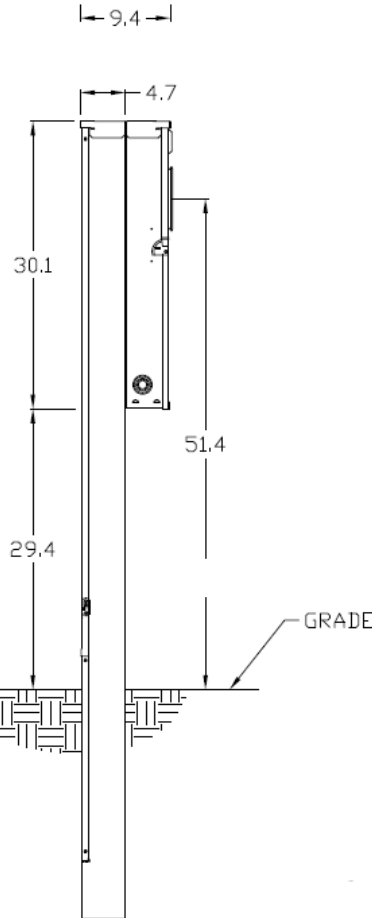

**Top Front View**

**Top Side View**

**Configuration**

**Front View**

LOOP FEED LUG  
TERMINAL BARS

**Side View**

**Wire Range Size**

Connector	Copper		Aluminum	
	Solid	Stranded	Solid	Stranded
Line - Meter Socket	----	6-4/0	----	6-4/0
Load - Base Lugs	----	1-4/0	----	1-4/0
Neutral A	----	1-300	----	1-300
Neutral/Ground B	----	6-2/0	----	6-2/0
Neutral/Ground C	14-8	14-4	12-8	12-4
Post Line Connectors Suitable For Loop Feed	#6-350 KCMIL		#6-350 KCMIL	
Equip Ground	12-2	12-2	12-2	12-2

MIDWEST SERVICE EQUIP 200A PEDESTAL RING METERED  
UL LISTED 120/240V 4 CIRCUIT N3R

CAT NO	DWG DATE	REV #
M281C1P6H	07/11/2016	01