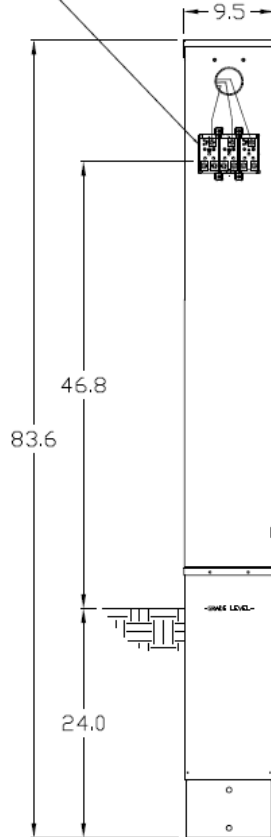

**Top Front View**

**Top Side View**

**Configuration**

**Front View**

LOOP FEED LUG  
TERMINAL BARS

**Side View**

**Wire Range Size**

Connector	Copper		Aluminum	
	Solid	Stranded	Solid	Stranded
Line - Meter Socket	----	6-4/0	----	6-4/0
Load - Base Lugs	----	1-4/0	----	1-4/0
Neutral A	----	1-300	----	1-300
Neutral/Ground B	----	6-2/0	----	6-2/0
Neutral/Ground C	14-8	14-4	12-8	12-4
Post Line Connectors Suitable For Loop Feed	#6-350 KCMIL		#6-350 KCMIL	
Equip Ground	12-2	12-2	12-2	12-2

MIDWEST SERVICE EQUIP 200A PEDESTAL RING METERED  
UL LISTED 120/240V 4 CIRCUIT N3R

CAT NO	DWG DATE	REV #
M281C1P6H	07/11/2016	01